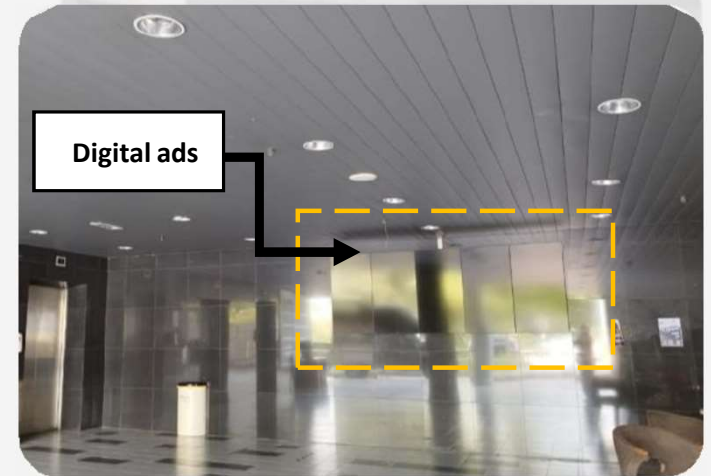

|| PACKAGE 9:

ADVERTISING BOARD

**Package rate RM10,000 (min) /year.
(Min 1 year)**

ADVERTISING BOARD

- Situated at the Ground Floor Lobby of the Mercu Alam Bina building.
- Main Entrance of the Faculty for staffs, students and public.
- Easily accessible with 3 lifts and main staircases.

A1 Size poster advertising board

A1 Size poster advertising board

Digital ads

**Other terms and conditions subjected to further discussions*

ADVERTISING BOARD

Package Includes:

- A1 Size poster advertising board
- Package rate per board at RM10,000/year (Min 1 year)
- Printing cost bear by the company/sponsors/naming right holder
- Unlimited number of posters per year.
- Maintenance and cleaning handled by the Faculty.
- Signage of the partners will be put up in front of the respective space